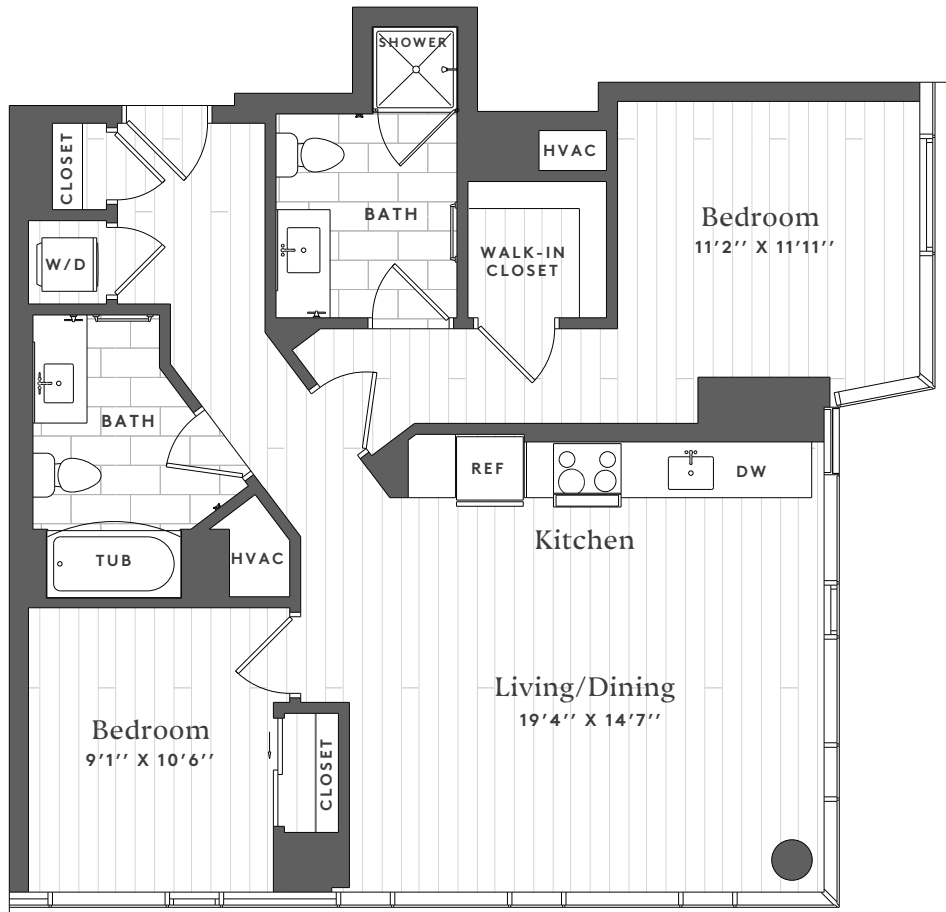

X01 | TWO BED

2 BATH
955 SQ FT

1701 RACE ST 19103 PHILA PA

ONE CATHEDRAL SQUARE

APARTMENT

DATE AVAILABLE

RENT

*Floor plans are artist renderings and are shown for illustration purposes only. All square feet are approximate only.