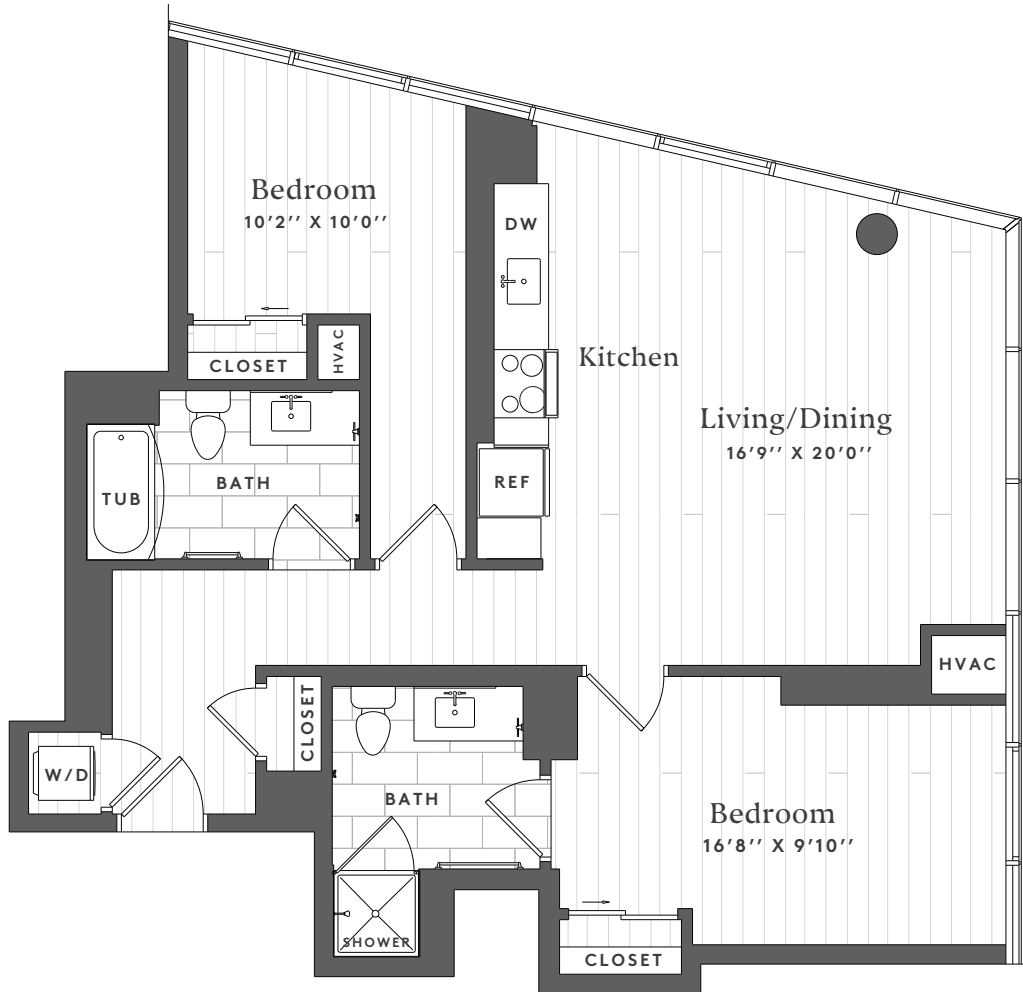

# X02 | TWO BED

2 BATH  
987 SQ FT

1701 RACE ST  
19103 PHILA PA

# ONE CATHEDRAL SQUARE

APARTMENT

---

DATE AVAILABLE

---

RENT

---

\*Floor plans are artist renderings and are shown for illustration purposes only. All square feet are approximate only.