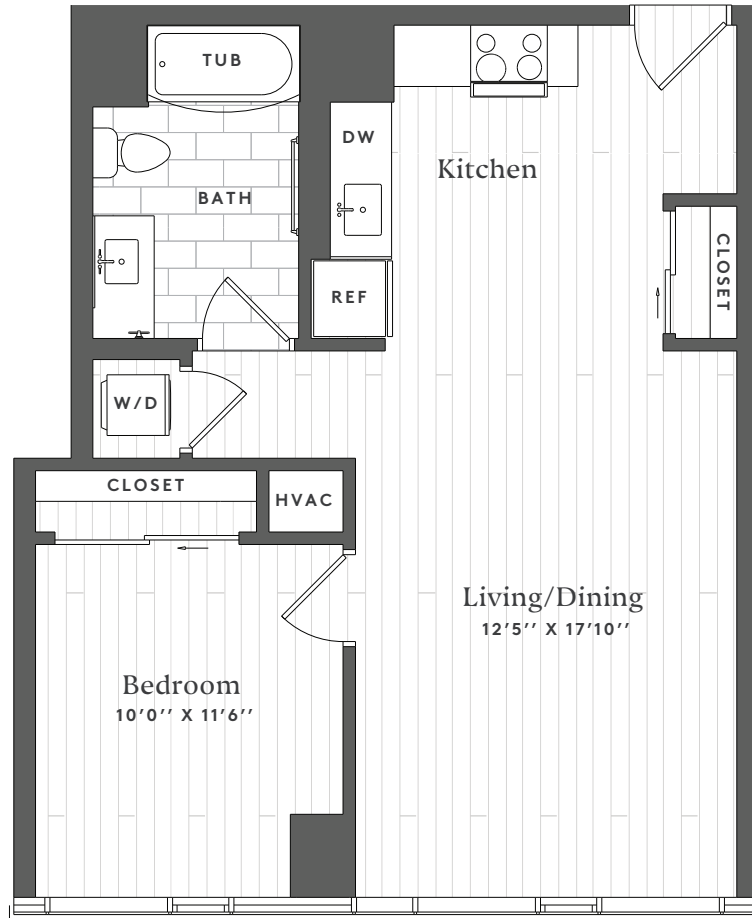

# X03 | ONE BED

1 BATH  
673 SQ FT

1701 RACE ST      19103 PHILA PA

# ONE CATHEDRAL SQUARE

APARTMENT

---

DATE AVAILABLE

---

RENT

---

\*Floor plans are artist renderings and are shown for illustration purposes only. All square feet are approximate only.