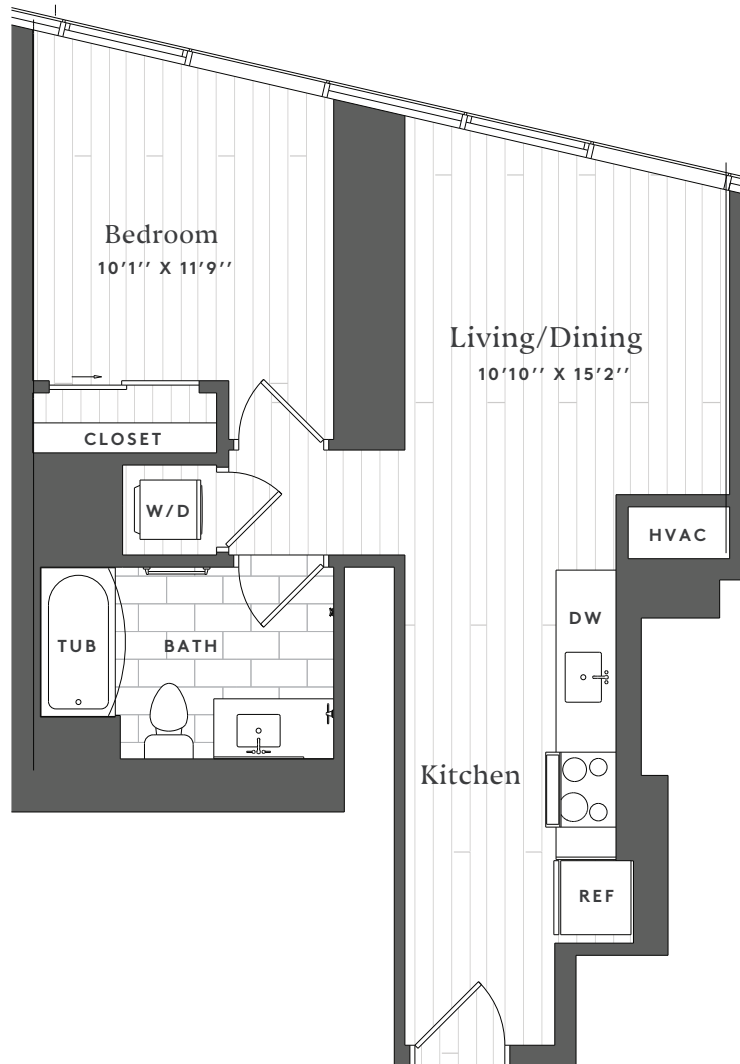

**X04 | ONE BED**

1 BATH  
590 SQ FT

1701 RACE ST      19103 PHILA PA  
**ONE CATHEDRAL SQUARE**

**APARTMENT**

---

**DATE AVAILABLE**

---

**RENT**

---

\*Floor plans are artist renderings and are shown for illustration purposes only. All square feet are approximate only.

**ONECATHEDRALSQUARE.COM**  
**267.641.9365**