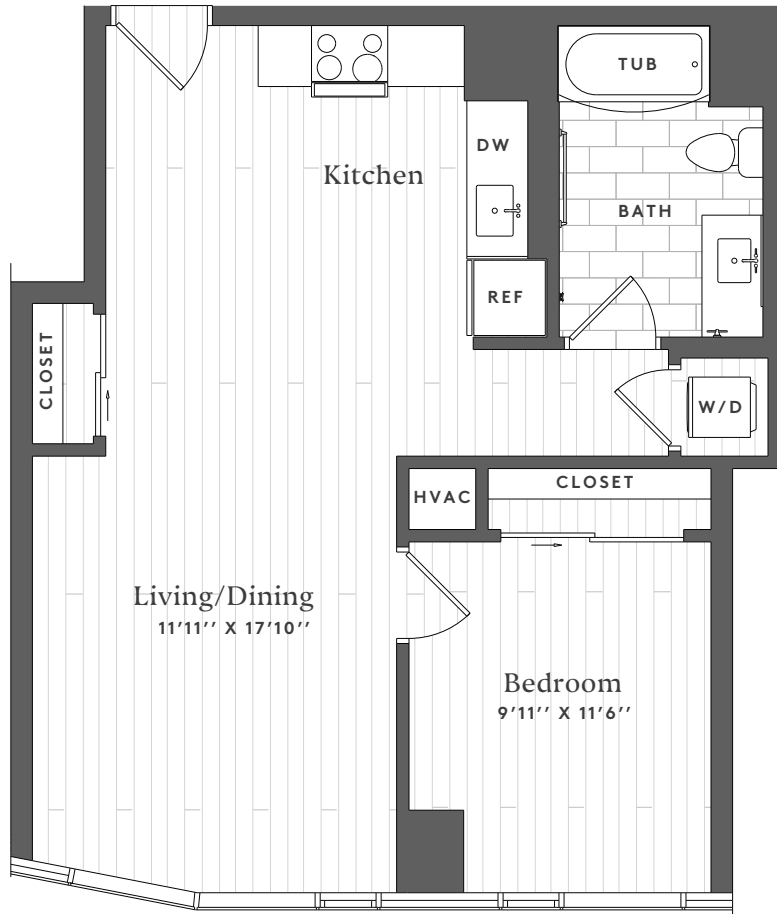

X05 | ONE BED

1 BATH
683 SQ FT

1701 RACE ST 19103 PHILA PA

ONE CATHEDRAL SQUARE

APARTMENT

DATE AVAILABLE

RENT

*Floor plans are artist renderings and are shown for illustration purposes only. All square feet are approximate only.