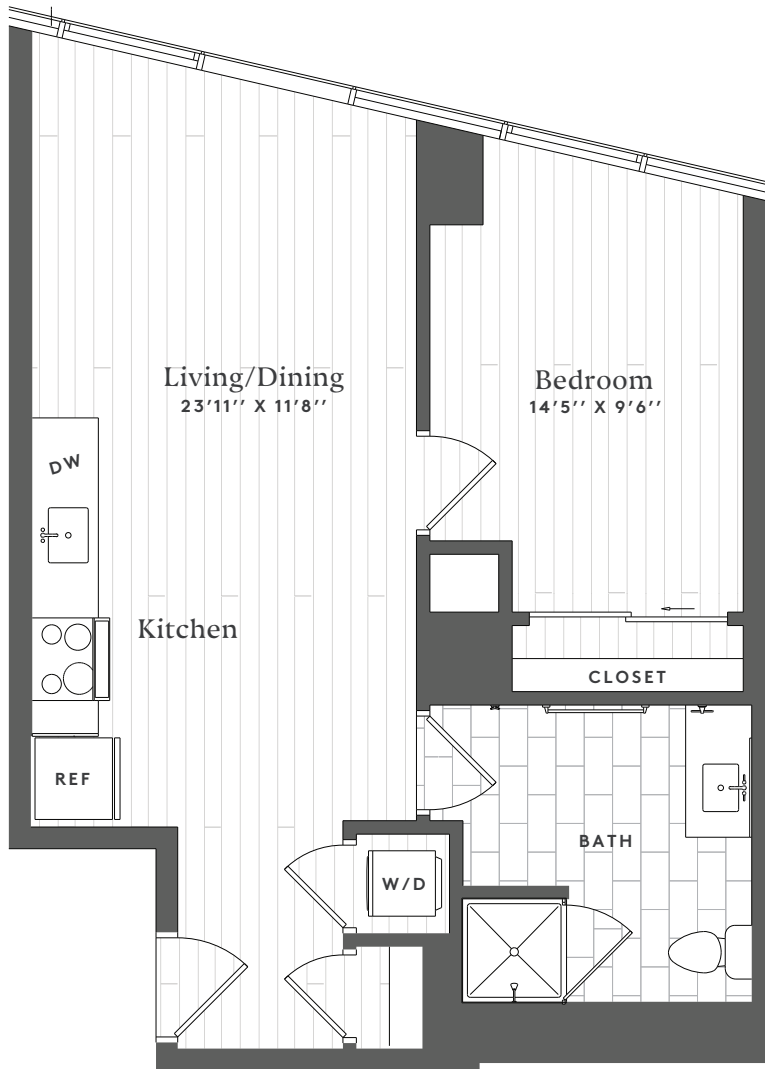

X06 | ONE BED

1 BATH
620 SQ FT

1701 RACE ST 19103 PHILA PA

ONE CATHEDRAL SQUARE

APARTMENT _____

DATE AVAILABLE _____

RENT _____

*Floor plans are artist renderings and are shown for illustration purposes only. All square feet are approximate only.