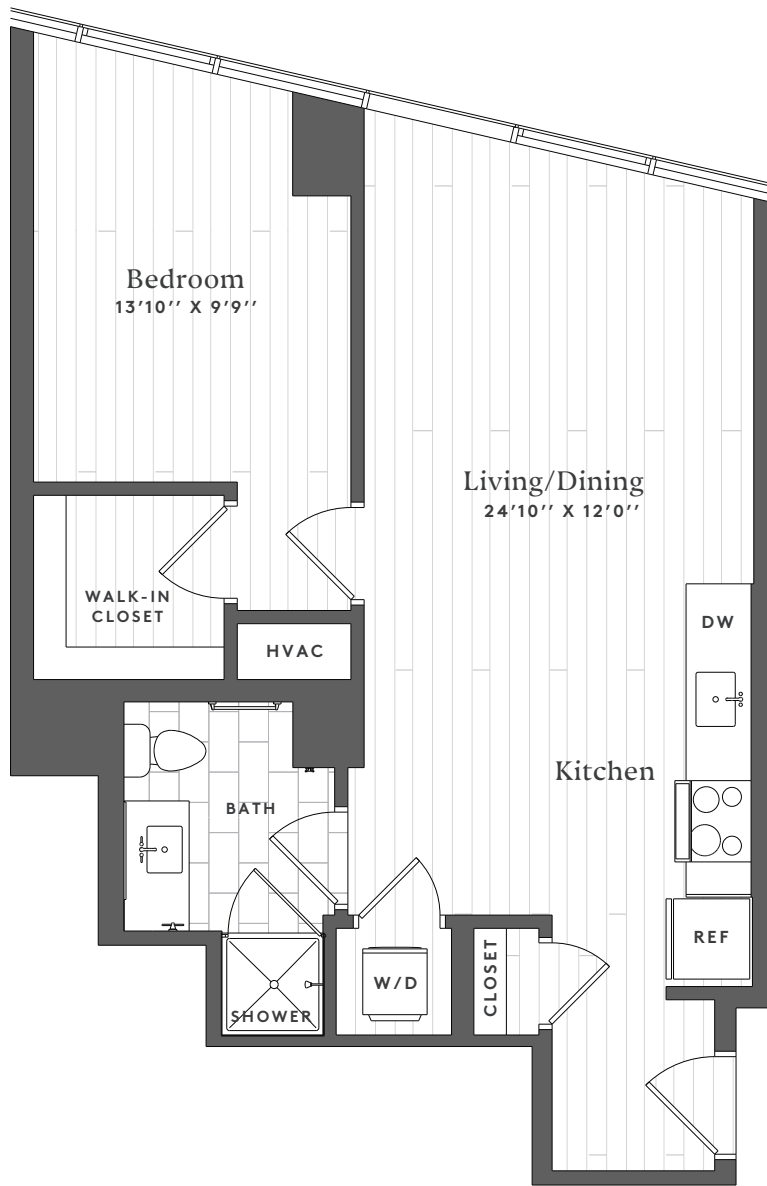

X07 | ONE BED

1 BATH
663 SQ FT

1701 RACE ST 19103 PHILA PA

ONE CATHEDRAL SQUARE

APARTMENT

DATE AVAILABLE

RENT

*Floor plans are artist renderings and are shown for illustration purposes only. All square feet are approximate only.