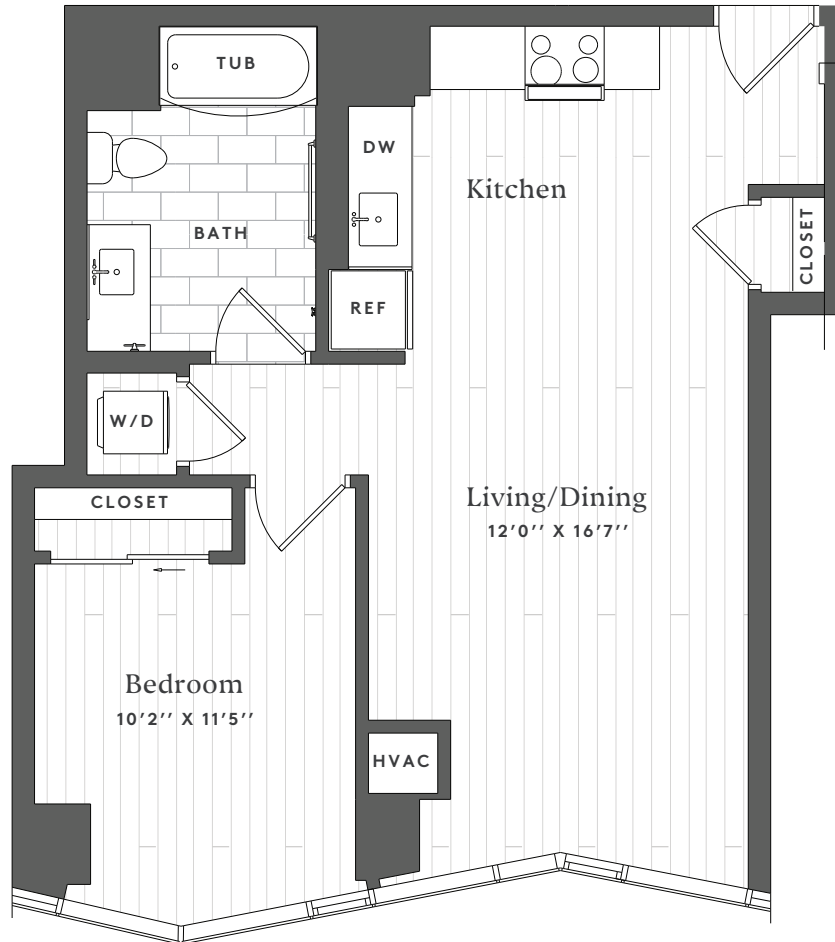

# X08 | ONE BED

1 BATH  
661 SQ FT

1701 RACE ST      19103 PHILA PA

# ONE CATHEDRAL SQUARE

APARTMENT

---

DATE AVAILABLE

---

RENT

---

\*Floor plans are artist renderings and are shown for illustration purposes only. All square feet are approximate only.