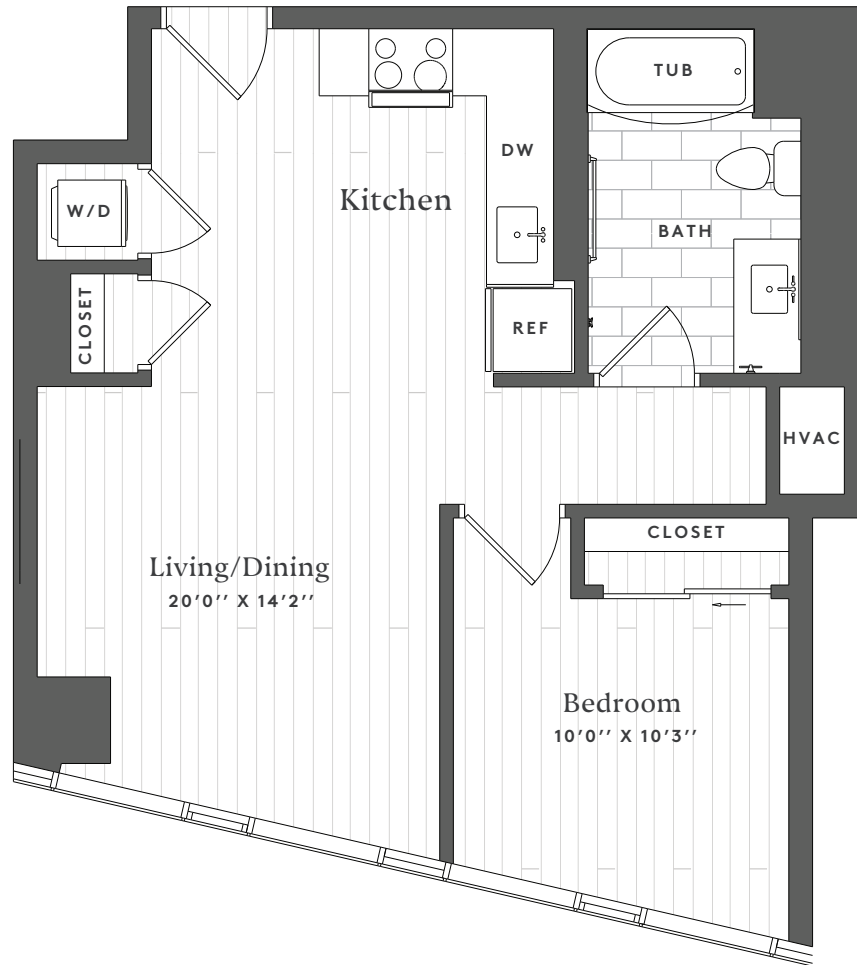

X09 | ONE BED

1 BATH
605 SQ FT

1701 RACE ST 19103 PHILA PA

ONE CATHEDRAL SQUARE

APARTMENT

DATE AVAILABLE

RENT

*Floor plans are artist renderings and are shown for illustration purposes only. All square feet are approximate only.