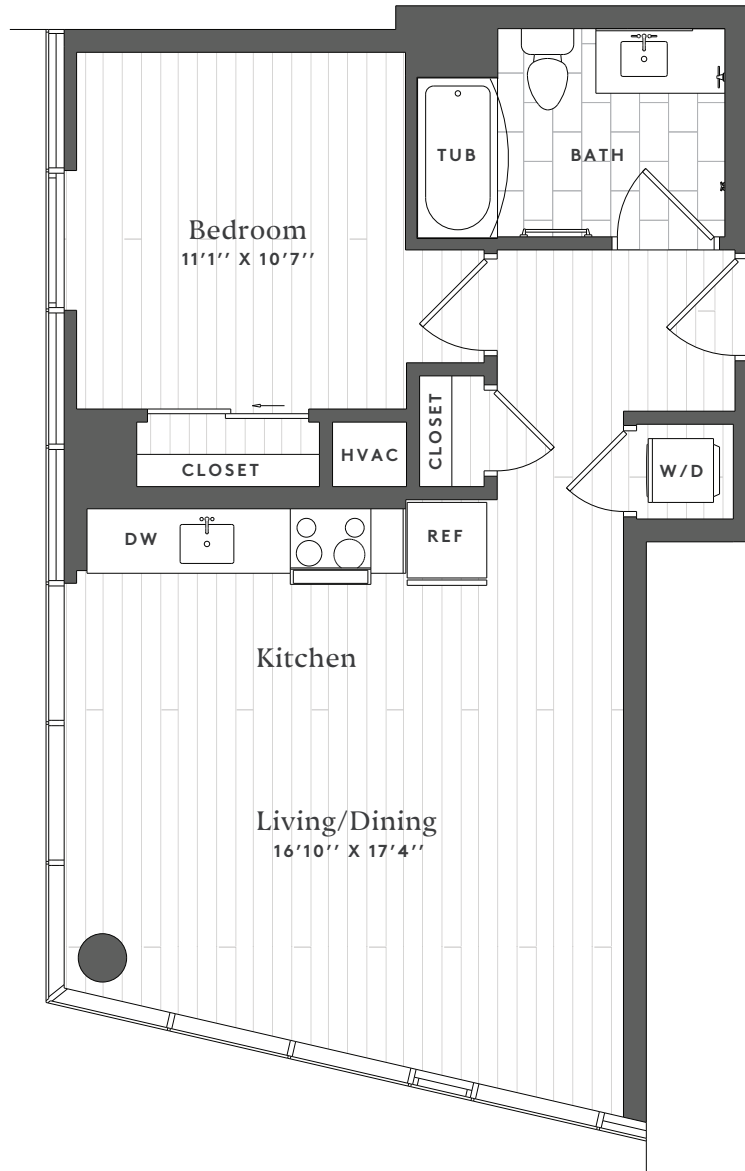

X10 | ONE BED

1 BATH
648 SQ FT

1701 RACE ST 19103 PHILA PA

ONE CATHEDRAL SQUARE

APARTMENT

DATE AVAILABLE

RENT

*Floor plans are artist renderings and are shown for illustration purposes only. All square feet are approximate only.