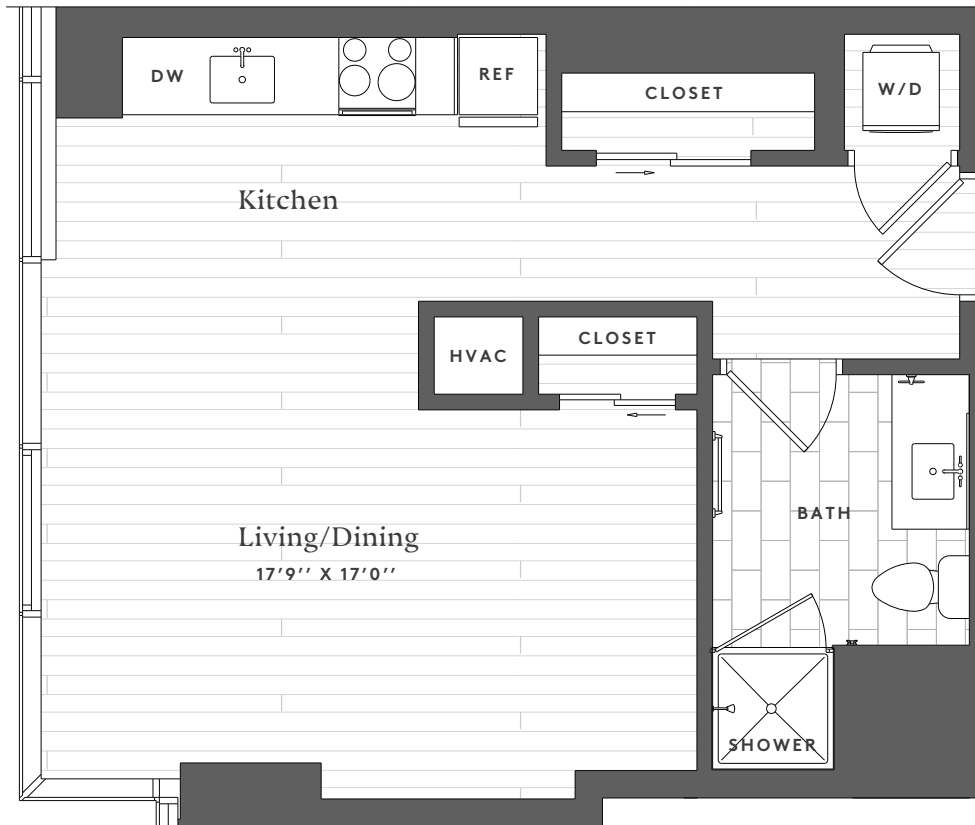

# X11 | STUDIO

1 BATH  
501 SQ FT

1701 RACE ST      19103 PHILA PA

# ONE CATHEDRAL SQUARE

APARTMENT

---

DATE AVAILABLE

---

RENT

---

\*Floor plans are artist renderings and are shown for illustration purposes only. All square feet are approximate only.