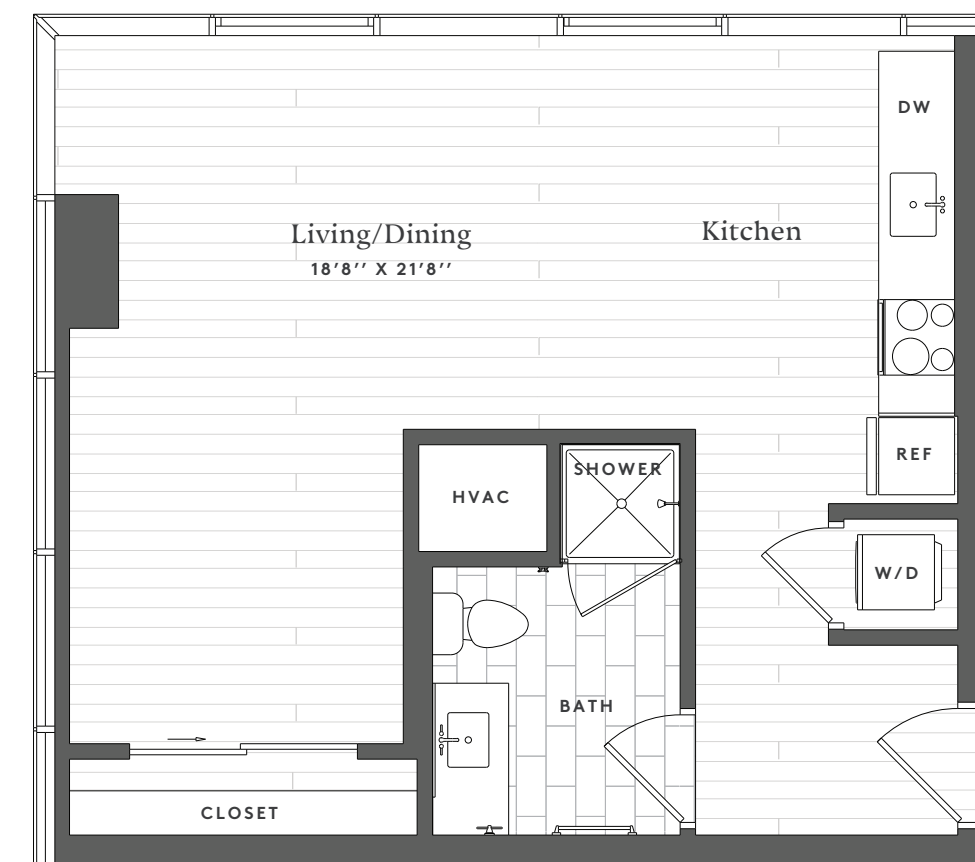

X12 | STUDIO

1 BATH
544 SQ FT

1701 RACE ST 19103 PHILA PA

ONE CATHEDRAL SQUARE

APARTMENT

DATE AVAILABLE

RENT

*Floor plans are artist renderings and are shown for illustration purposes only. All square feet are approximate only.