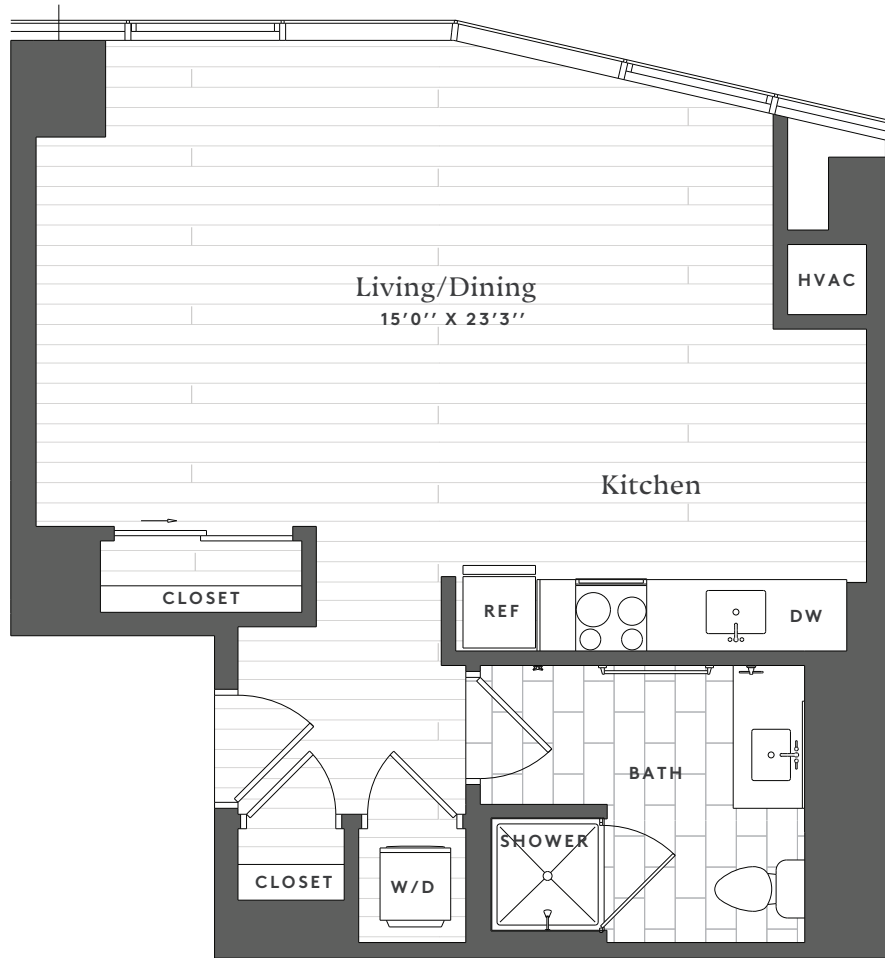

X13 | STUDIO

1 BATH
557 SQ FT

1701 RACE ST 19103 PHILA PA

ONE CATHEDRAL SQUARE

APARTMENT

DATE AVAILABLE

RENT

*Floor plans are artist renderings and are shown for illustration purposes only. All square feet are approximate only.