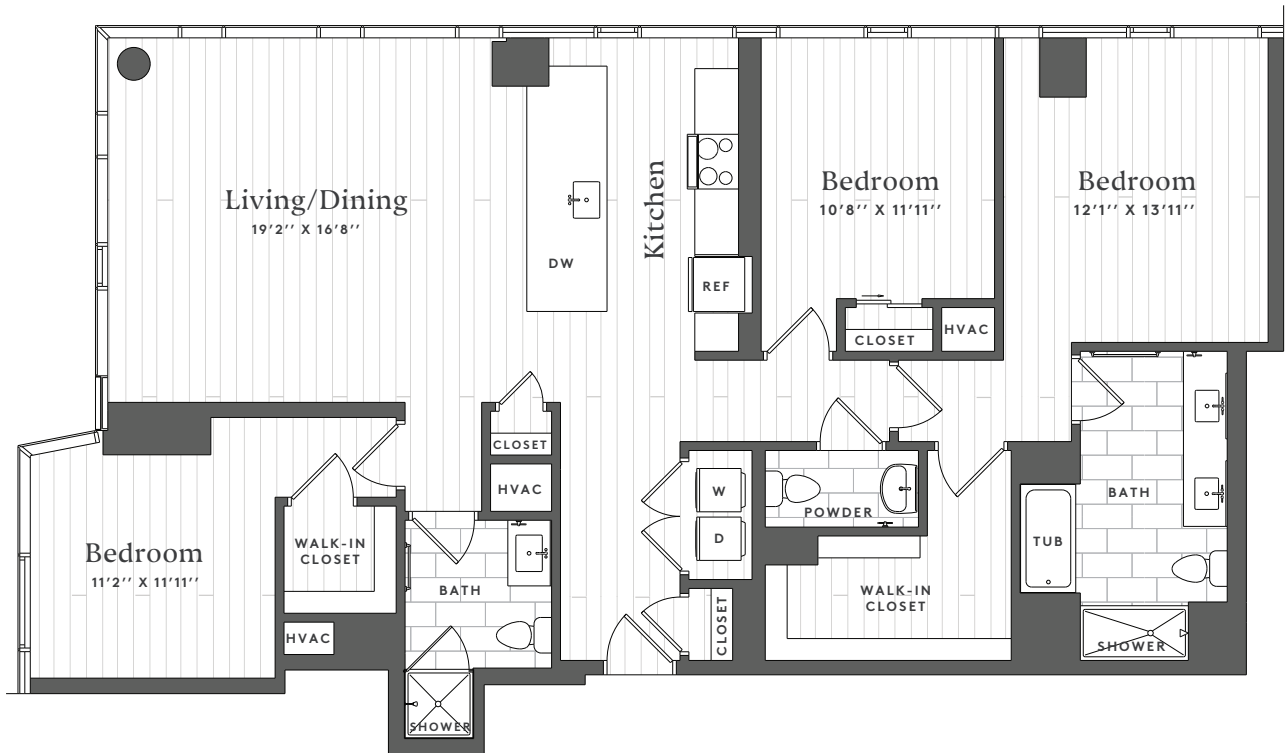

X14 | THREE BED

2.5 BATH
1,628 SQ FT

1701 RACE ST
ONE CATHEDRAL SQUARE
19103 PHILA PA

APARTMENT

DATE AVAILABLE

RENT

*Floor plans are artist renderings and are shown for illustration purposes only. All square feet are approximate only.